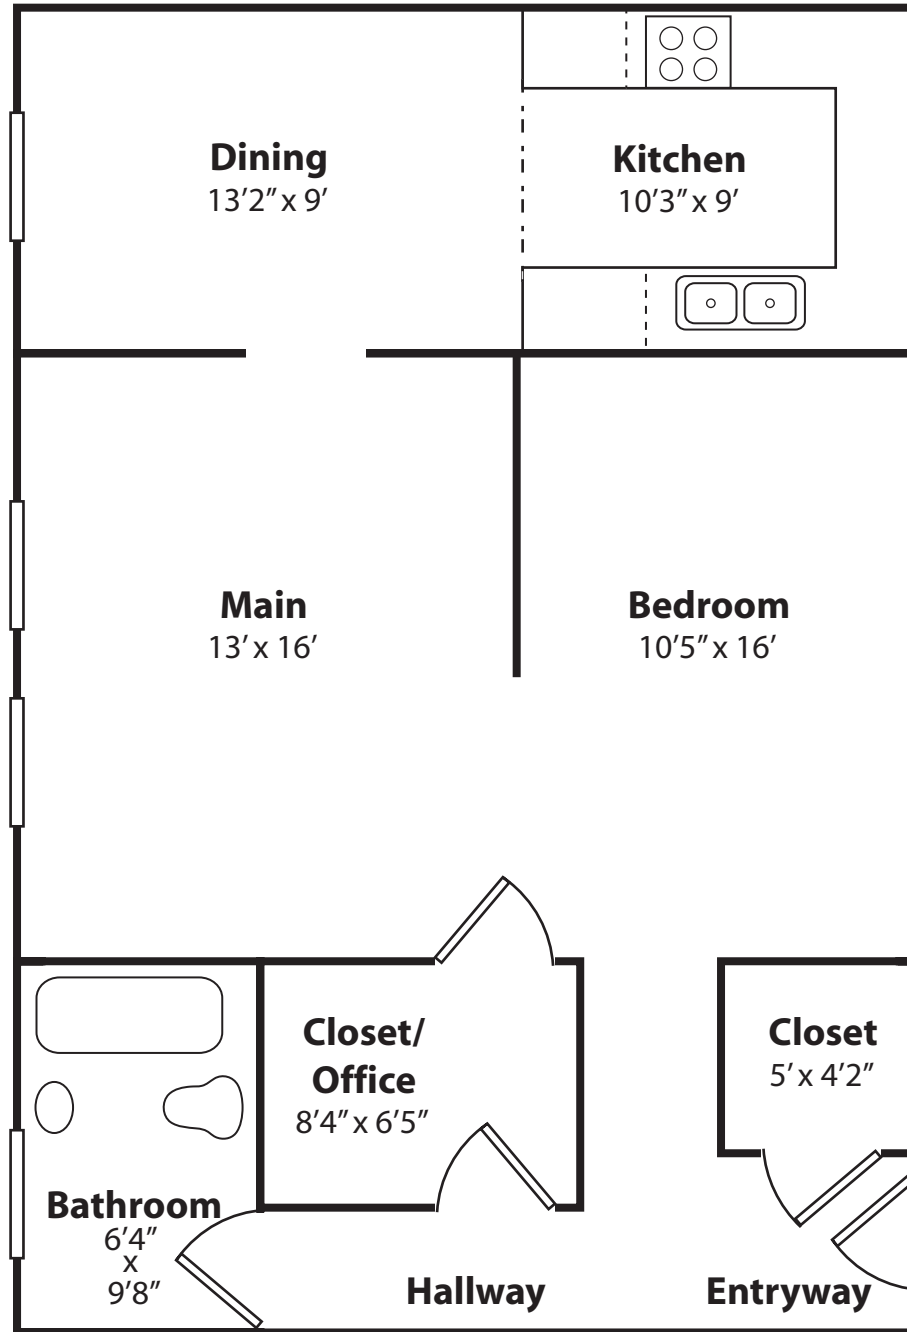

# OESTE CLÁSICO

One Bedroom Flat

800 SQUARE FEET

Disclaimer: For illustration purposes only, actual dimensions and placements may vary.