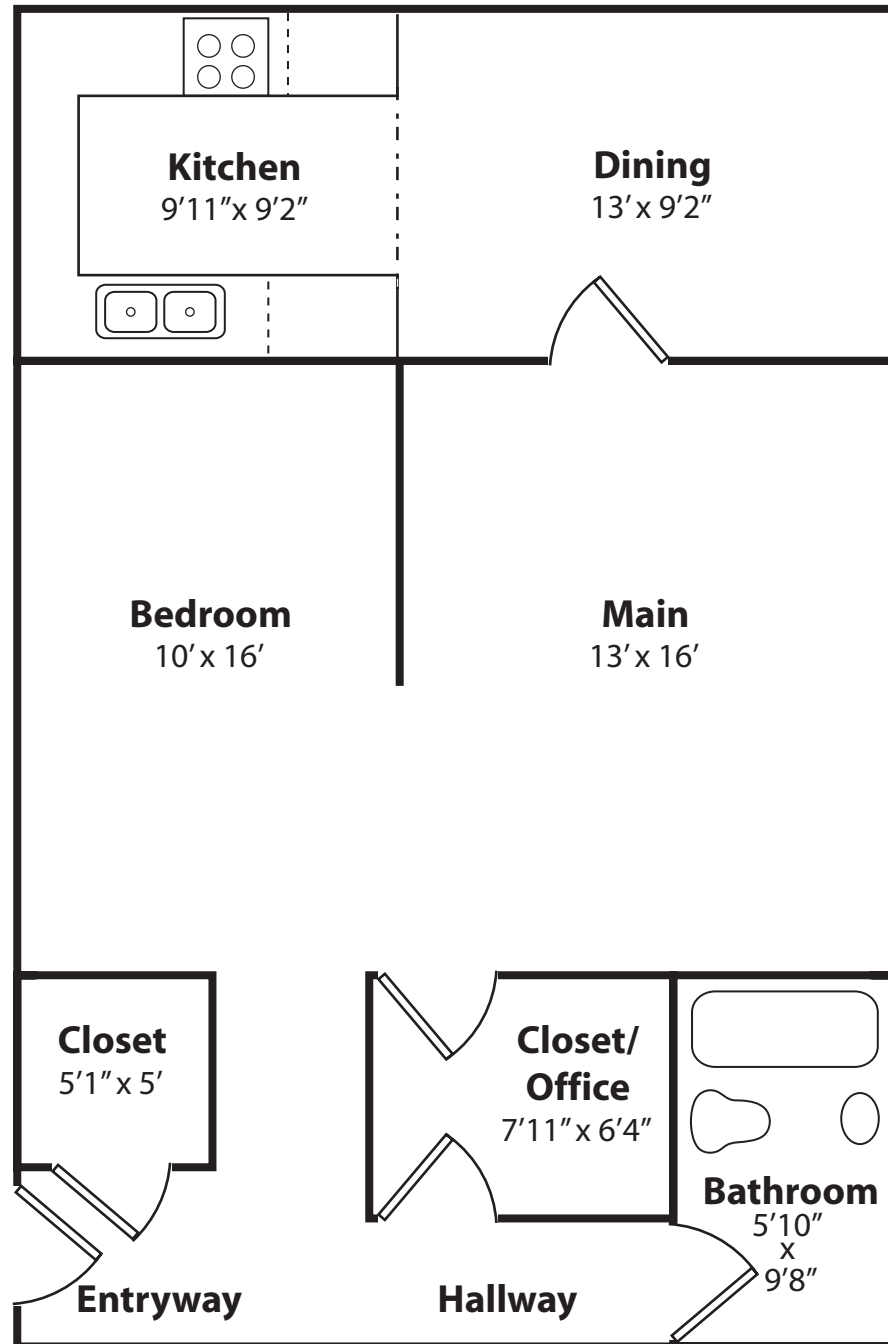

**ESTE CLÁSICO**  
One Bedroom Flat  
800 SQUARE FEET

Disclaimer: For illustration purposes only, actual dimensions and placements may vary.