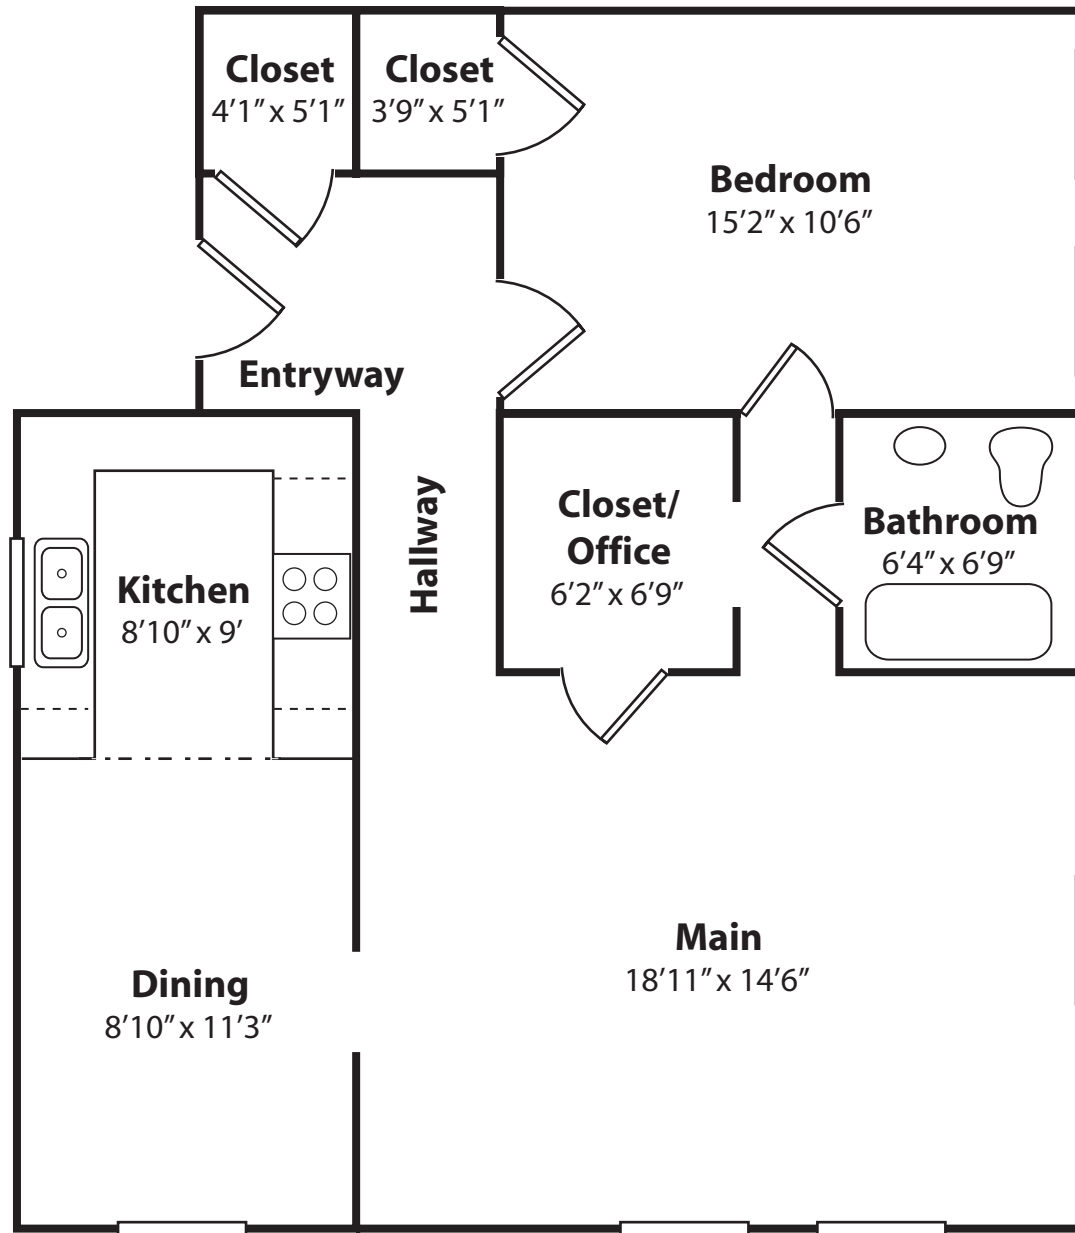

PRIMERO PISO MAESTRO

1,094 SQUARE FEET

Disclaimer: For illustration purposes only, actual dimensions and placements may vary.

PRIMERO PISO MAESTRO

1,094 SQUARE FEET

Disclaimer: For illustration purposes only, actual dimensions and placements may vary.

OESTE CLÁSICO
808 SQUARE FEET

Disclaimer: For illustration purposes only, actual dimensions and placements may vary.

ESTE CLÁSICO
798 SQUARE FEET

Disclaimer: For illustration purposes only, actual dimensions and placements may vary.

CALLE CUATRO
825 SQUARE FEET

Lootens Place

Disclaimer: For illustration purposes only, actual dimensions and placements may vary.

CALLE CUATRO
825 SQUARE FEET

Disclaimer: For illustration purposes only,
actual dimensions and placements may vary.

ESTUDIO BASICO

554 SQUARE FEET

Disclaimer: For illustration purposes only, actual dimensions and placements may vary.

NOROESTE GRANDE

952 SQUARE FEET

Disclaimer: For illustration purposes only, actual dimensions and placements may vary.