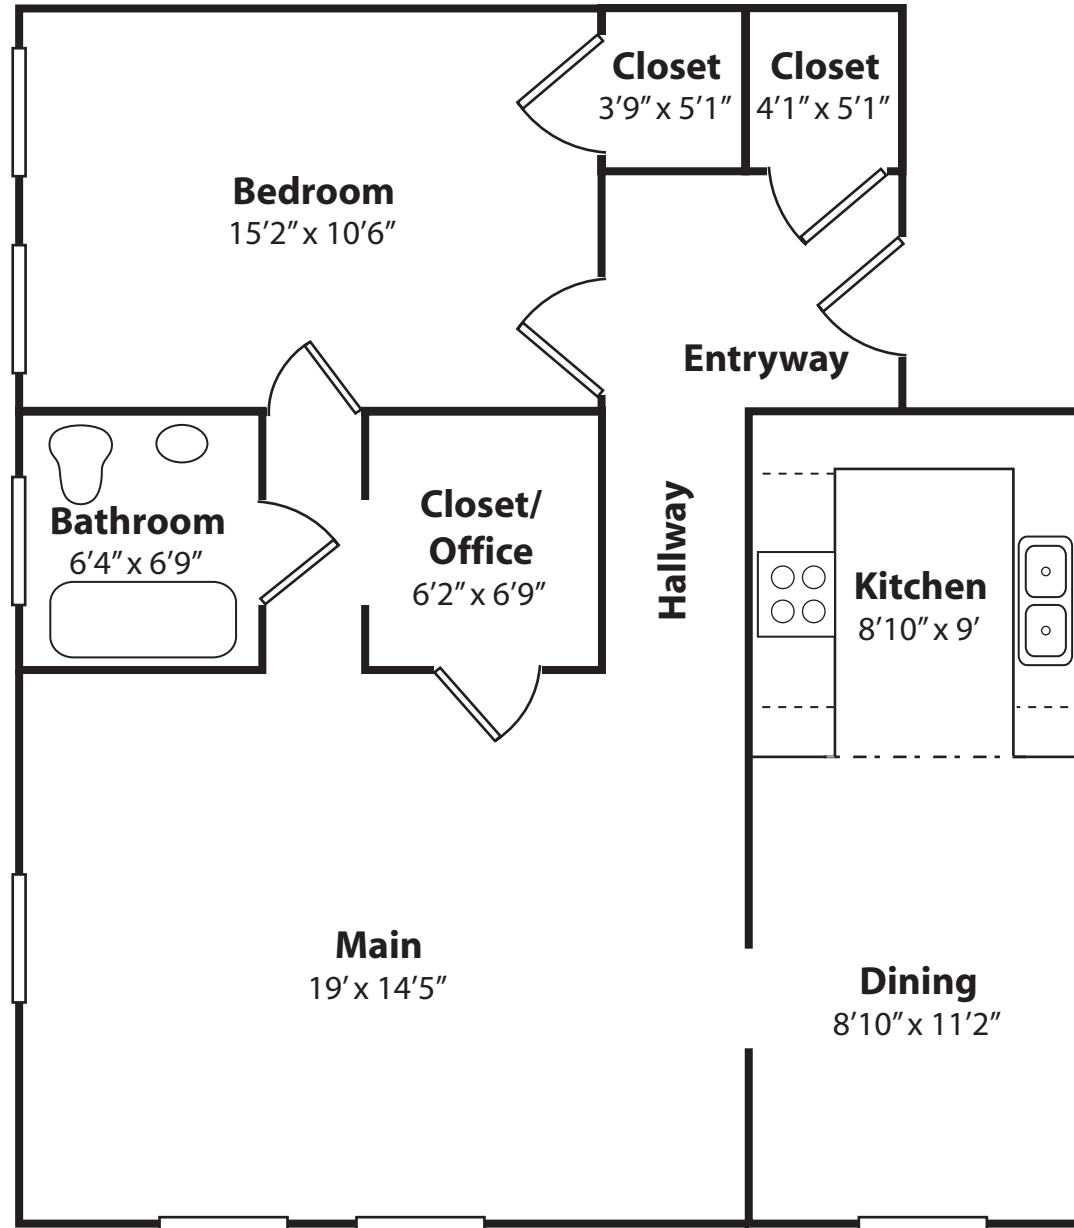

PRIMERO PISO MAESTRO

1,094 SQUARE FEET

Disclaimer: For illustration purposes only, actual dimensions and placements may vary.

PRIMERO PISO MAESTRO

1,094 SQUARE FEET

Disclaimer: For illustration purposes only, actual dimensions and placements may vary.

OESTE CLÁSICO
808 SQUARE FEET

Disclaimer: For illustration purposes only, actual dimensions and placements may vary.

ESTE CLÁSICO
798 SQUARE FEET

Disclaimer: For illustration purposes only, actual dimensions and placements may vary.

CALLE CUATRO
825 SQUARE FEET

Lootens Place

Disclaimer: For illustration purposes only, actual dimensions and placements may vary.

CALLE CUATRO
825 SQUARE FEET

Disclaimer: For illustration purposes only,
actual dimensions and placements may vary.

NORDESTE GRANDE

879 SQUARE FEET

Disclaimer: For illustration purposes only, actual dimensions and placements may vary.