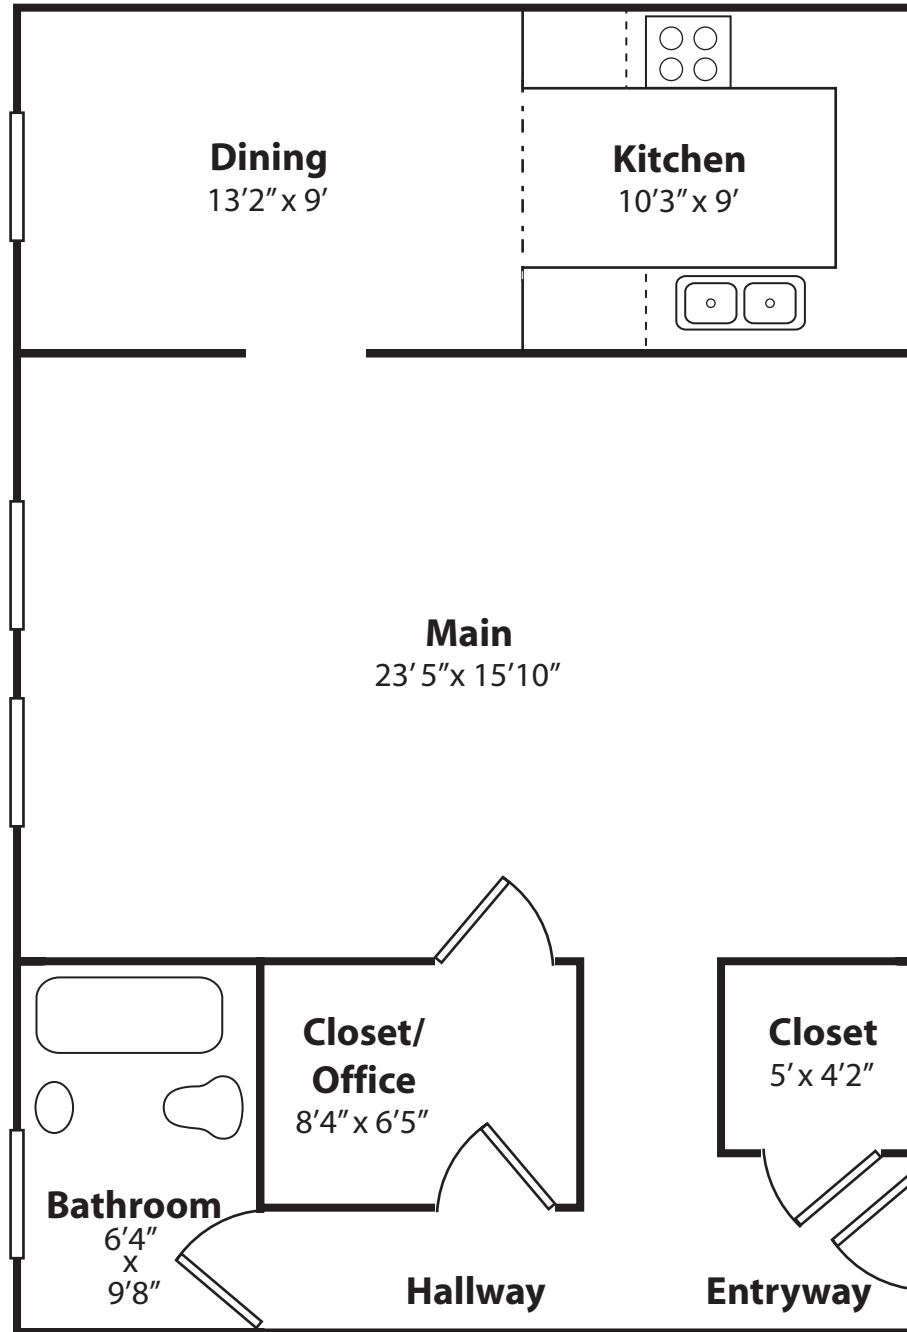

PRIMERO PISO MAESTRO

1,094 SQUARE FEET

Disclaimer: For illustration purposes only, actual dimensions and placements may vary.

PRIMERO PISO MAESTRO

1,094 SQUARE FEET

Disclaimer: For illustration purposes only, actual dimensions and placements may vary.

OESTE CLÁSICO
808 SQUARE FEET

Disclaimer: For illustration purposes only, actual dimensions and placements may vary.

ESTE CLÁSICO
798 SQUARE FEET

Disclaimer: For illustration purposes only, actual dimensions and placements may vary.

CALLE CUATRO
825 SQUARE FEET

Lootens Place

Disclaimer: For illustration purposes only, actual dimensions and placements may vary.

CALLE CUATRO
825 SQUARE FEET

Disclaimer: For illustration purposes only,
actual dimensions and placements may vary.

NORDESTE GRANDE

879 SQUARE FEET

Disclaimer: For illustration purposes only, actual dimensions and placements may vary.