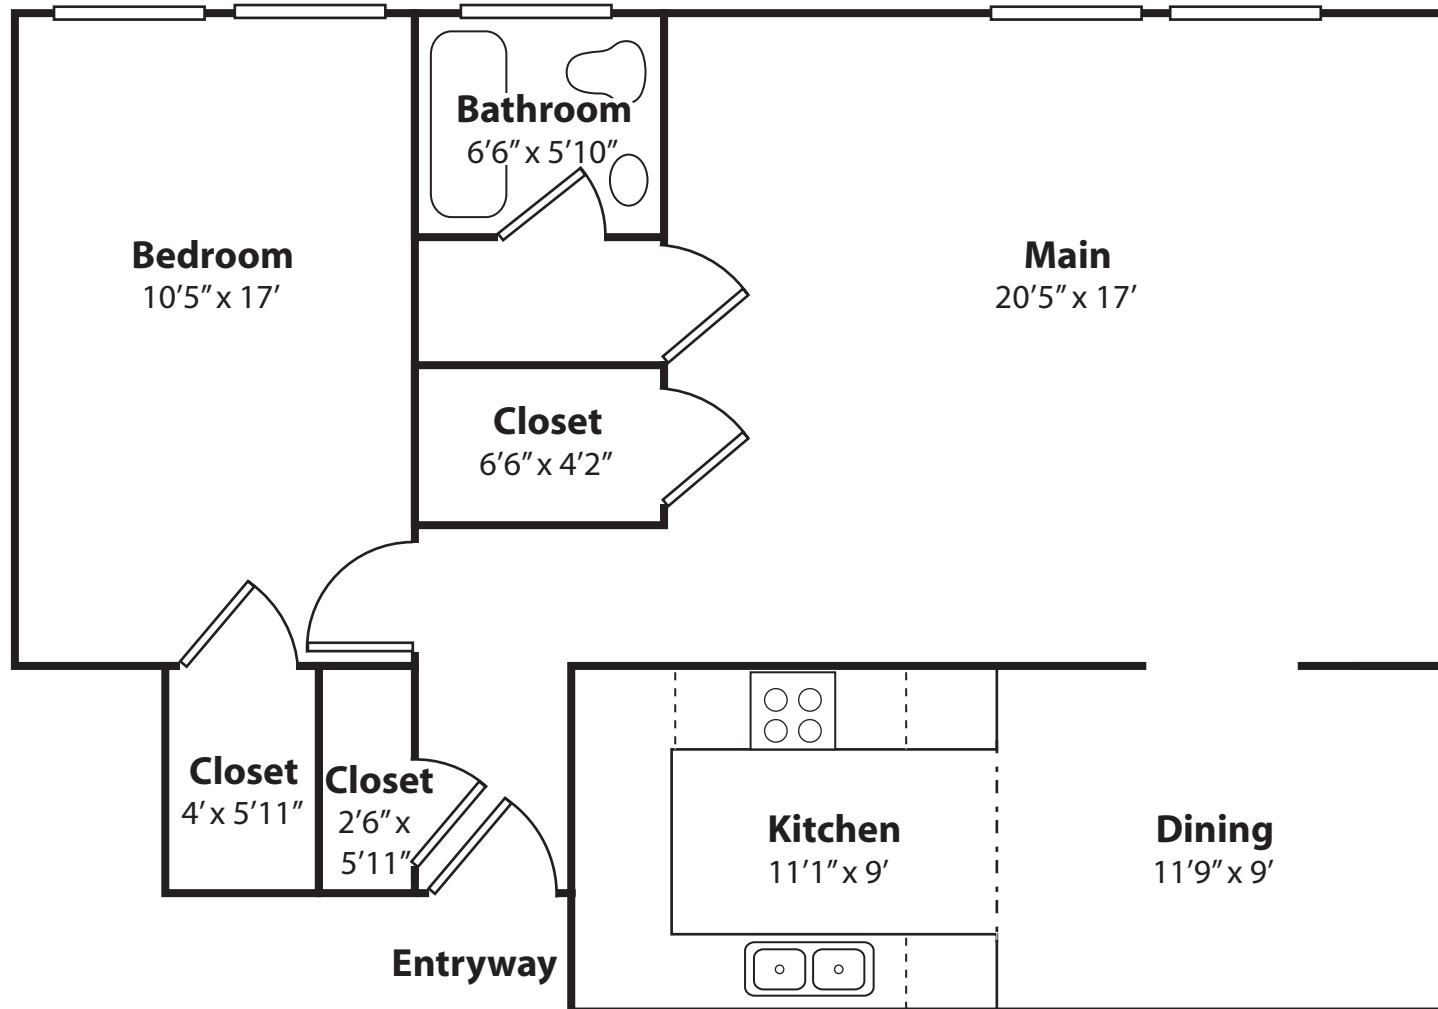

OESTE CLÁSICO
808 SQUARE FEET

Disclaimer: For illustration purposes only, actual dimensions and placements may vary.

ESTE CLÁSICO
798 SQUARE FEET

Disclaimer: For illustration purposes only, actual dimensions and placements may vary.

CALLE CUATRO
825 SQUARE FEET

Lootens Place

Disclaimer: For illustration purposes only, actual dimensions and placements may vary.

CALLE CUATRO
825 SQUARE FEET

Disclaimer: For illustration purposes only,
actual dimensions and placements may vary.

ESTUDIO BASICO

554 SQUARE FEET

Disclaimer: For illustration purposes only, actual dimensions and placements may vary.

NOROESTE GRANDE

952 SQUARE FEET

Disclaimer: For illustration purposes only, actual dimensions and placements may vary.

NORDESTE GRANDE

879 SQUARE FEET

Disclaimer: For illustration purposes only, actual dimensions and placements may vary.