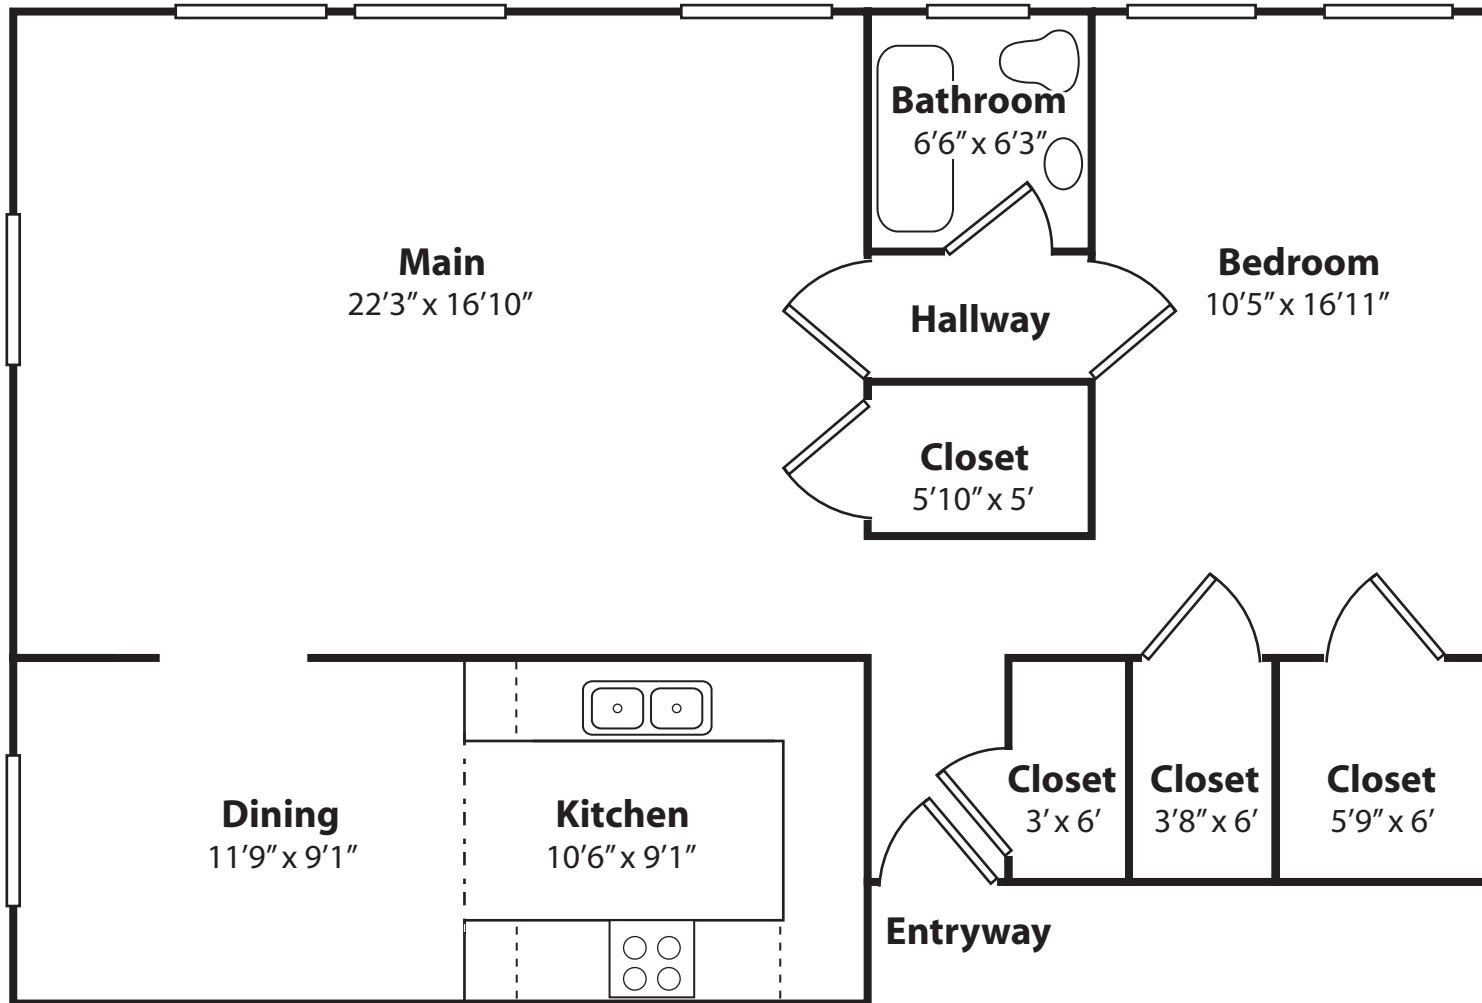

OESTE CLÁSICO
808 SQUARE FEET

Disclaimer: For illustration purposes only, actual dimensions and placements may vary.

ESTE CLÁSICO
798 SQUARE FEET

Disclaimer: For illustration purposes only, actual dimensions and placements may vary.

CALLE CUATRO
825 SQUARE FEET

Lootens Place

Disclaimer: For illustration purposes only, actual dimensions and placements may vary.

CALLE CUATRO
825 SQUARE FEET

Disclaimer: For illustration purposes only,
actual dimensions and placements may vary.

ESTUDIO BASICO

554 SQUARE FEET

Disclaimer: For illustration purposes only, actual dimensions and placements may vary.

NOROESTE GRANDE

952 SQUARE FEET

Disclaimer: For illustration purposes only, actual dimensions and placements may vary.

NORDESTE GRANDE

879 SQUARE FEET

Disclaimer: For illustration purposes only, actual dimensions and placements may vary.