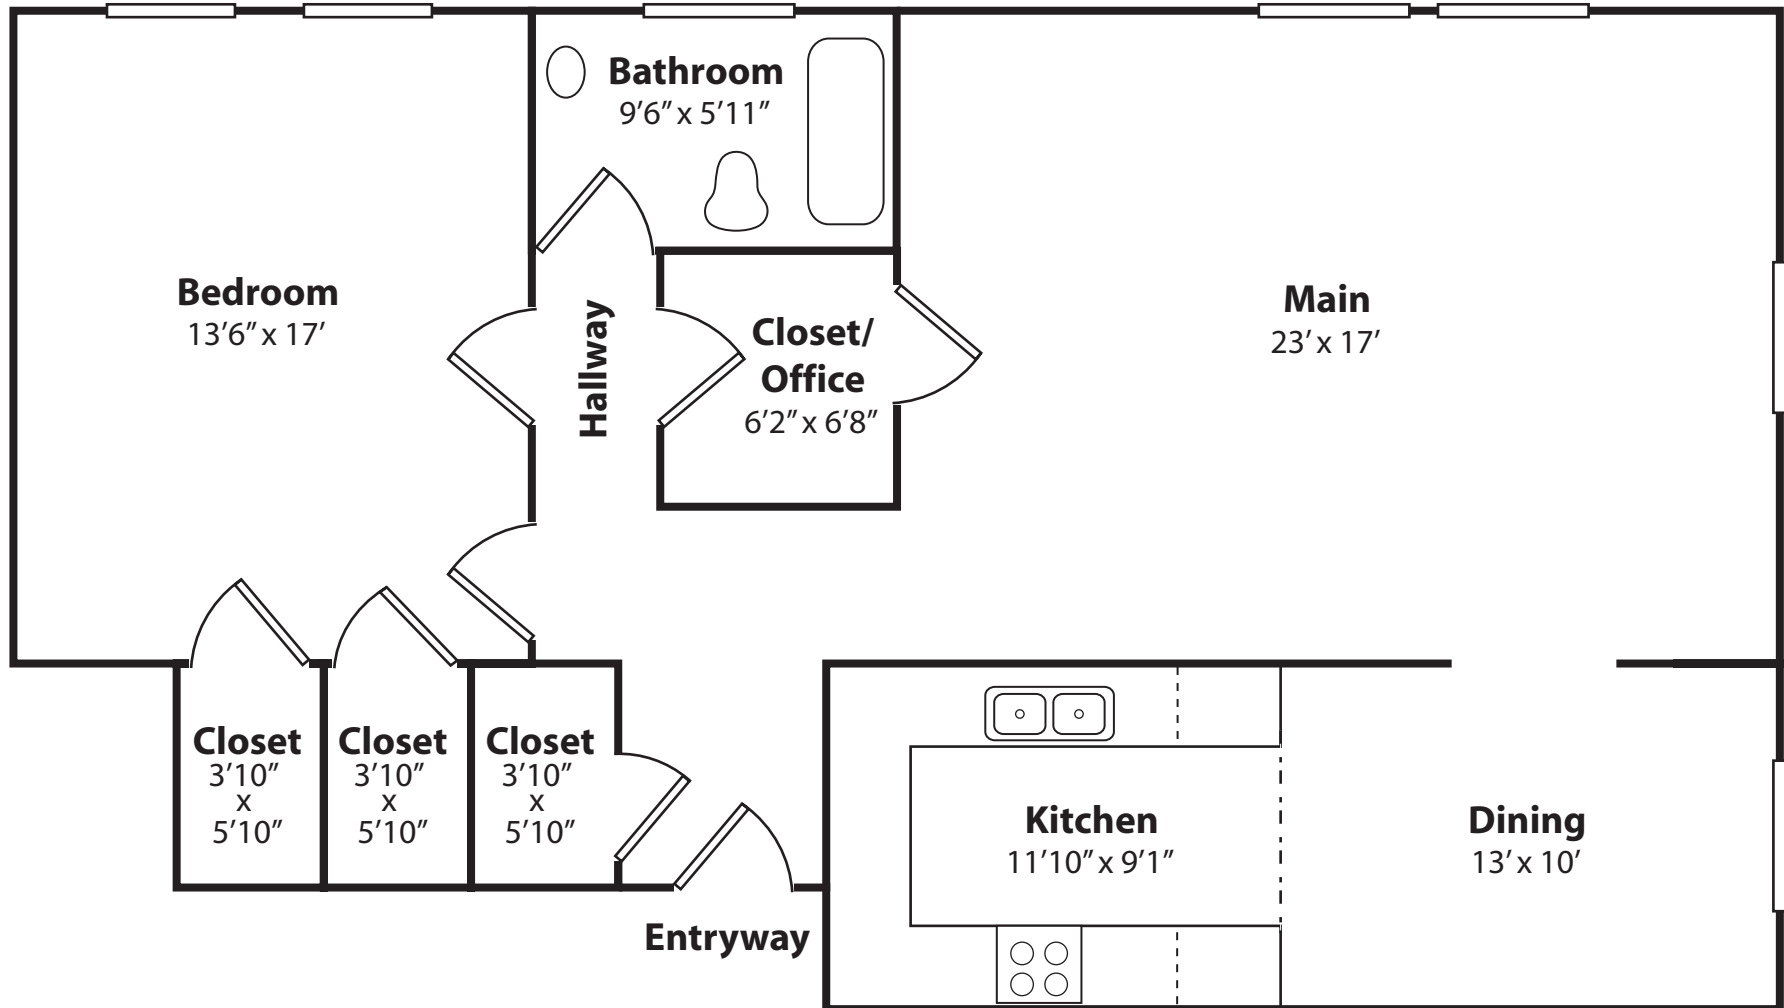

PRIMERO PISO MAESTRO

1,094 SQUARE FEET

Disclaimer: For illustration purposes only, actual dimensions and placements may vary.

PRIMERO PISO MAESTRO

1,094 SQUARE FEET

Disclaimer: For illustration purposes only, actual dimensions and placements may vary.

OESTE CLÁSICO
808 SQUARE FEET

Disclaimer: For illustration purposes only, actual dimensions and placements may vary.

ESTE CLÁSICO
798 SQUARE FEET

Disclaimer: For illustration purposes only, actual dimensions and placements may vary.

CALLE CUATRO
825 SQUARE FEET

Lootens Place

Disclaimer: For illustration purposes only, actual dimensions and placements may vary.

CALLE CUATRO
825 SQUARE FEET

Disclaimer: For illustration purposes only,
actual dimensions and placements may vary.

NORDESTE GRANDE

879 SQUARE FEET

Disclaimer: For illustration purposes only, actual dimensions and placements may vary.