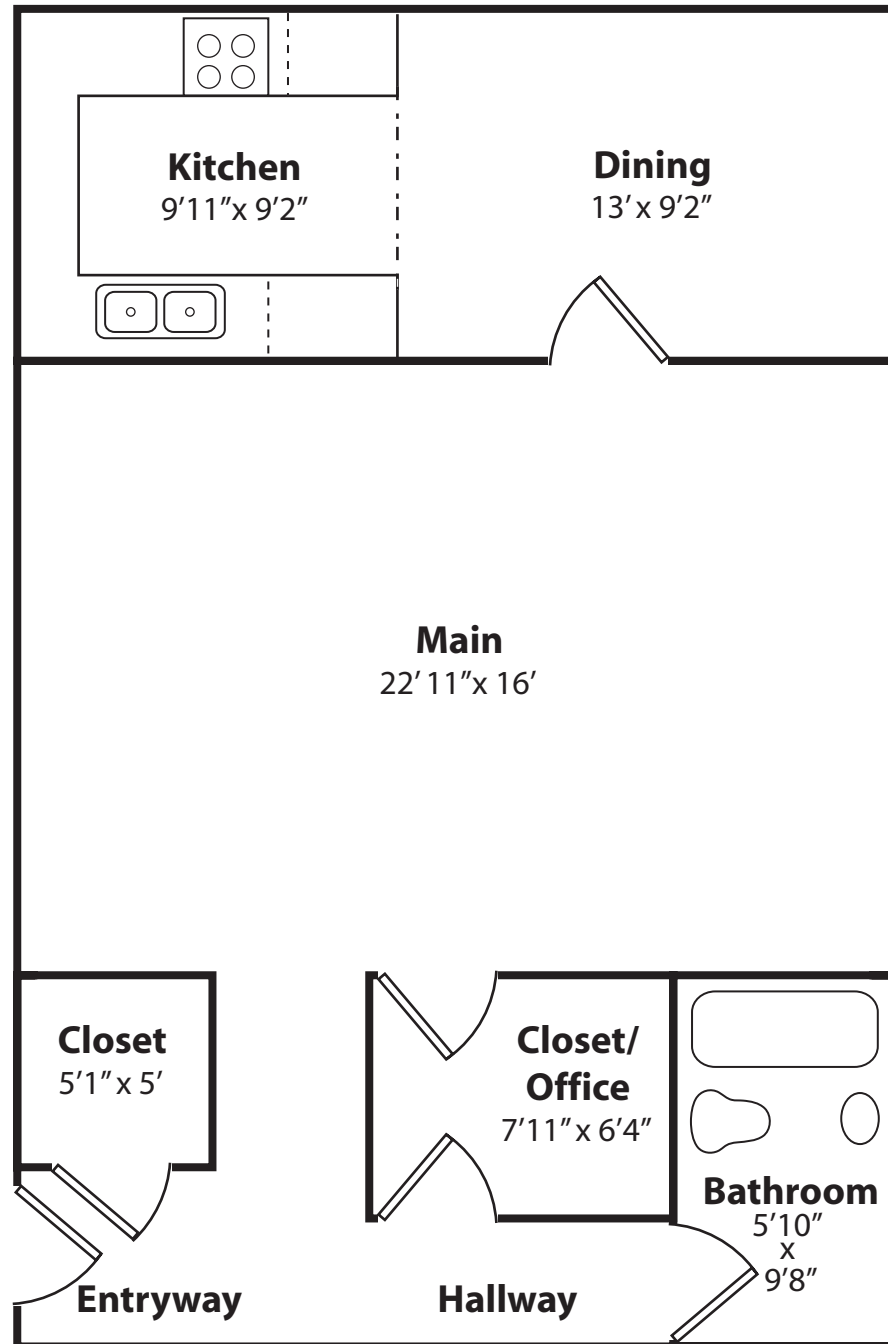

PRIMERO PISO MAESTRO

1,094 SQUARE FEET

Disclaimer: For illustration purposes only, actual dimensions and placements may vary.

PRIMERO PISO MAESTRO

1,094 SQUARE FEET

Disclaimer: For illustration purposes only, actual dimensions and placements may vary.

OESTE CLÁSICO
808 SQUARE FEET

Disclaimer: For illustration purposes only, actual dimensions and placements may vary.

ESTE CLÁSICO
798 SQUARE FEET

Disclaimer: For illustration purposes only, actual dimensions and placements may vary.

CALLE CUATRO
825 SQUARE FEET

Lootens Place

Disclaimer: For illustration purposes only, actual dimensions and placements may vary.

CALLE CUATRO
825 SQUARE FEET

Disclaimer: For illustration purposes only,
actual dimensions and placements may vary.

NORDESTE GRANDE

879 SQUARE FEET

Disclaimer: For illustration purposes only, actual dimensions and placements may vary.