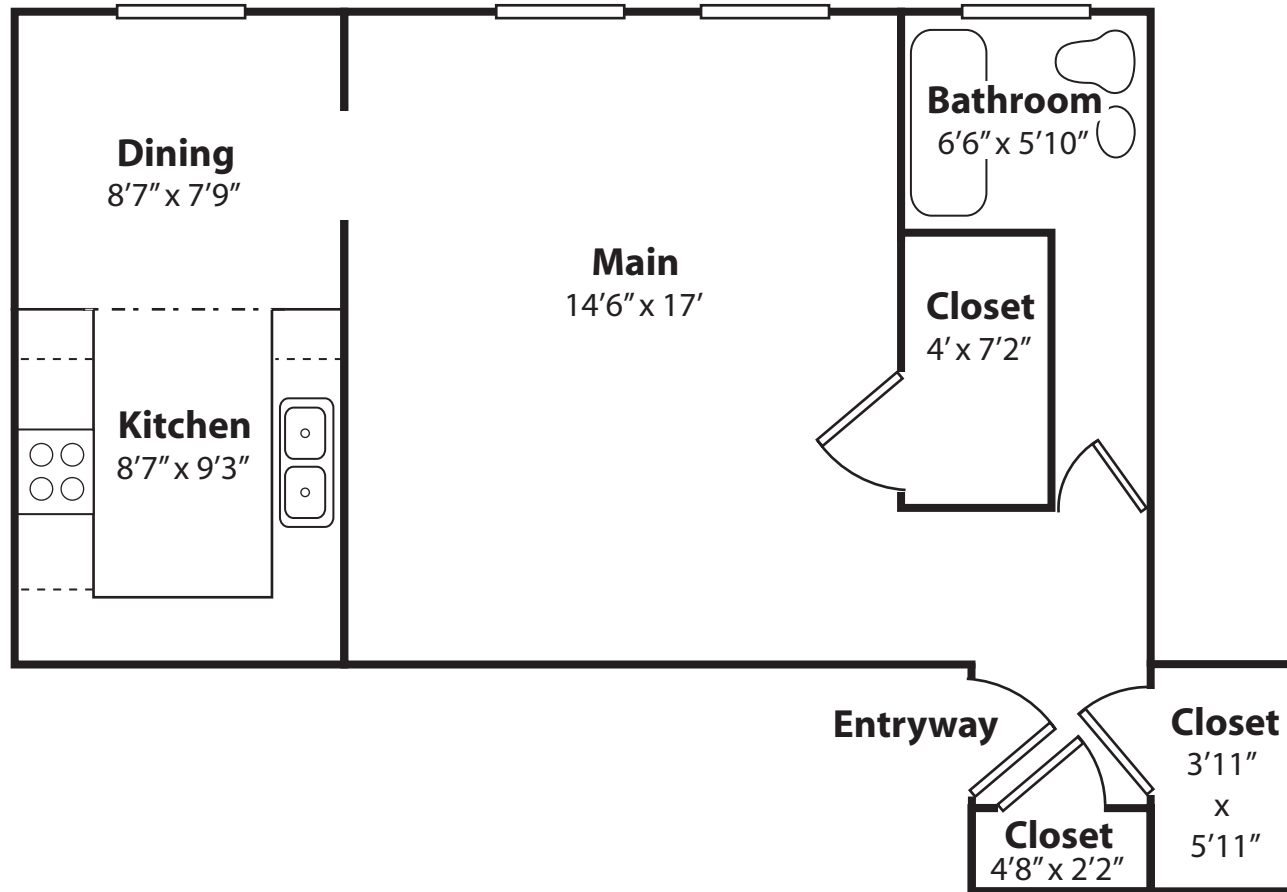

PRIMERO PISO MAESTRO

1,094 SQUARE FEET

Disclaimer: For illustration purposes only, actual dimensions and placements may vary.

PRIMERO PISO MAESTRO

1,094 SQUARE FEET

Disclaimer: For illustration purposes only, actual dimensions and placements may vary.

OESTE CLÁSICO
808 SQUARE FEET

Disclaimer: For illustration purposes only, actual dimensions and placements may vary.

ESTE CLÁSICO
798 SQUARE FEET

Disclaimer: For illustration purposes only, actual dimensions and placements may vary.

CALLE CUATRO
825 SQUARE FEET

Lootens Place

Disclaimer: For illustration purposes only, actual dimensions and placements may vary.

CALLE CUATRO
825 SQUARE FEET

Disclaimer: For illustration purposes only,
actual dimensions and placements may vary.

ESTUDIO BASICO

554 SQUARE FEET

Disclaimer: For illustration purposes only, actual dimensions and placements may vary.

NOROESTE GRANDE

952 SQUARE FEET

Disclaimer: For illustration purposes only, actual dimensions and placements may vary.