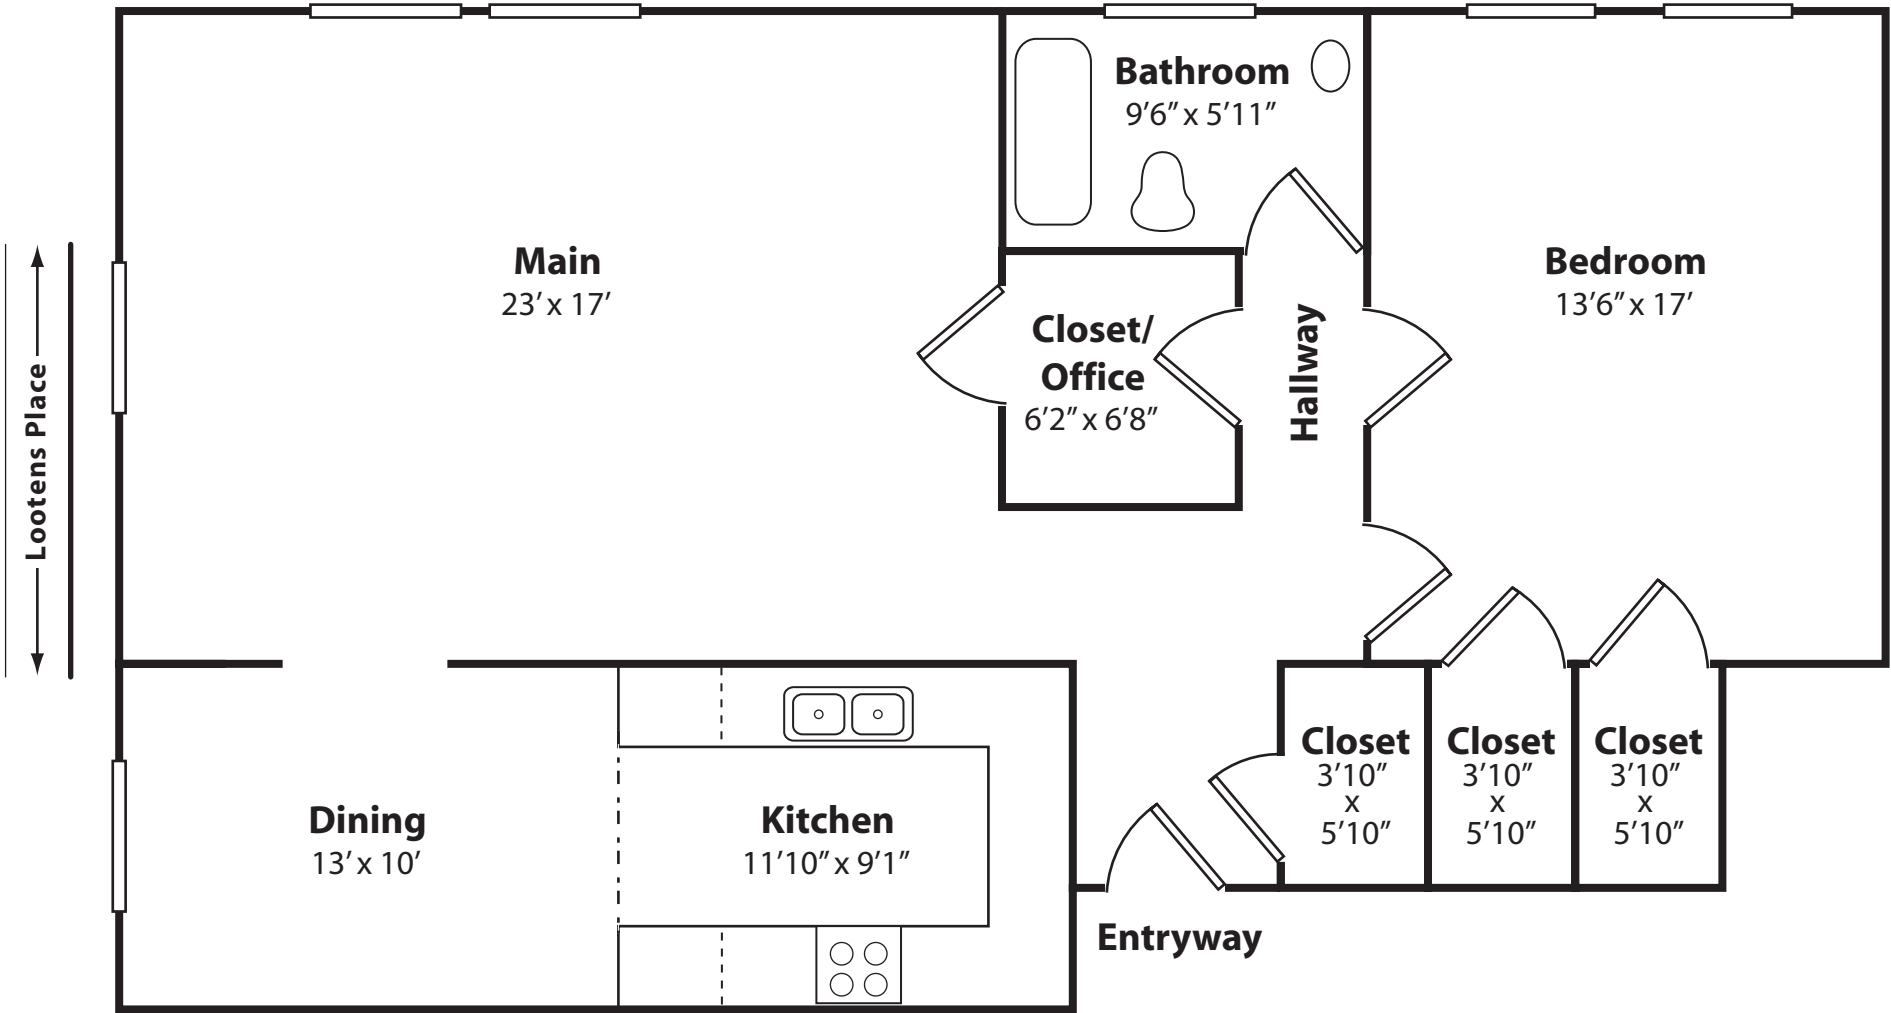

PRIMERO PISO MAESTRO

1,094 SQUARE FEET

Disclaimer: For illustration purposes only, actual dimensions and placements may vary.

PRIMERO PISO MAESTRO

1,094 SQUARE FEET

Disclaimer: For illustration purposes only, actual dimensions and placements may vary.

OESTE CLÁSICO
808 SQUARE FEET

Disclaimer: For illustration purposes only, actual dimensions and placements may vary.

ESTE CLÁSICO
798 SQUARE FEET

Disclaimer: For illustration purposes only, actual dimensions and placements may vary.

CALLE CUATRO
825 SQUARE FEET

Lootens Place

Disclaimer: For illustration purposes only, actual dimensions and placements may vary.

CALLE CUATRO
825 SQUARE FEET

Disclaimer: For illustration purposes only,
actual dimensions and placements may vary.

NORDESTE GRANDE

879 SQUARE FEET

Disclaimer: For illustration purposes only, actual dimensions and placements may vary.